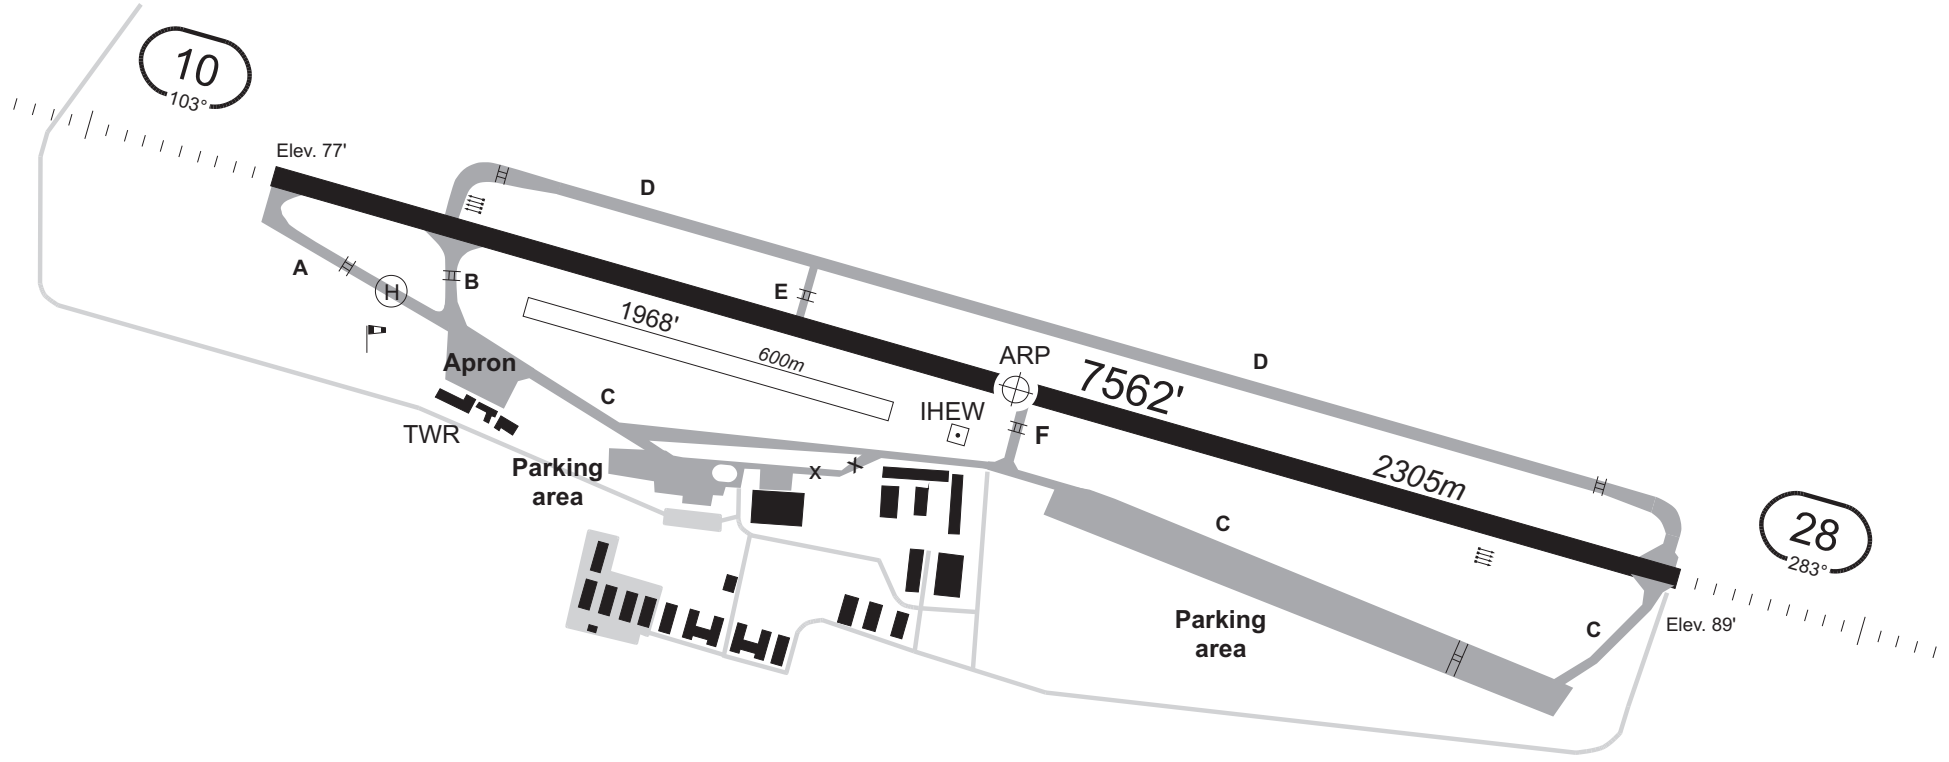

RWY	TWY	TORA	TODA	ASDA
10	B	1956m	1956m	1956m
	F	1049m	1049m	1049m
28	F	1241m	1241m	1241m
	E	872m	872m	872m

CHANGES: helicopter landing

**Valid for flight simulation use only - do not use for real life navigation**